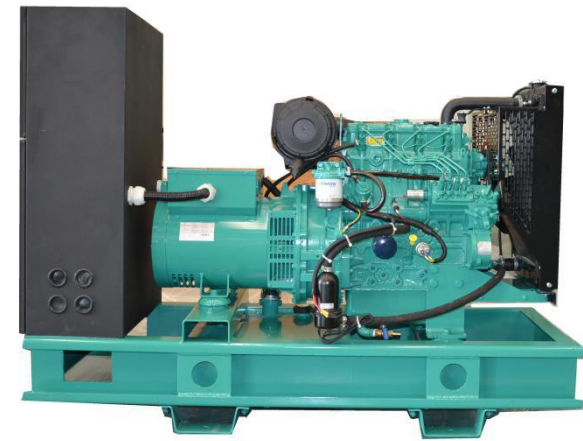

Datasheet

HPM450 Perkins Diesel Power Generator (2206A-E13TAG3)

**320kW-400kVA
360kW-450kVA
50Hz**

Equipment

Engine and alternator mounted on same frame steel skid.
Build in damper for anti-vibration.
Compact design, easy to operate and maintain.
Perkins brand engine.
Top brand AC alternator.
Full range protections, alarms with auto shutdown features.
Comply with ISO8628 national standard and ISO9001 quality standard. Specially designed horizontal/vertical, engine driven/electrical radiator. Industrial, Residential silencers.
Catalytic converters.
Heat exchangers.
Special spark arrestor silencers.
Standard set for "CE" certification.
Sound & Weatherproof canopy optional.
Spring, seismic anti-vibration mounts.
Advanced facility for FAT.